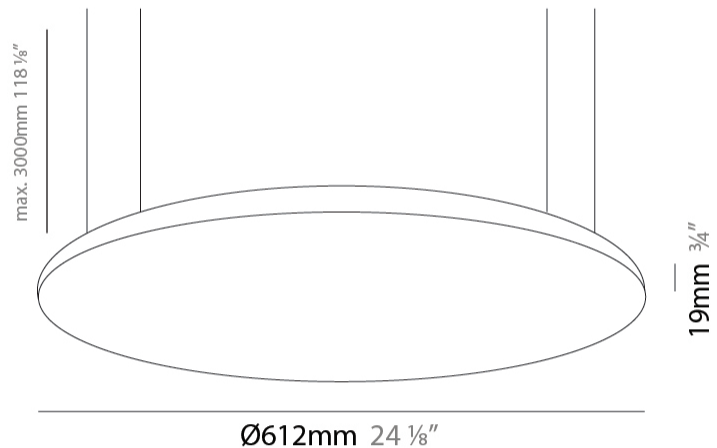

#### PHYSICAL

Shape: Round  
 Diameter (mm): 612  
 Diameter (in): 24 1/8  
 Height (mm): 19  
 Height (in): 3/4  
 Max. Overall Height (mm): 2500  
 Max. Overall Height (in): 98 7/16  
 Diffuser: Opal Polycarbonate  
 Fixture Finish: WHI / BLK / GLD  
 Fixture Material: Aluminum