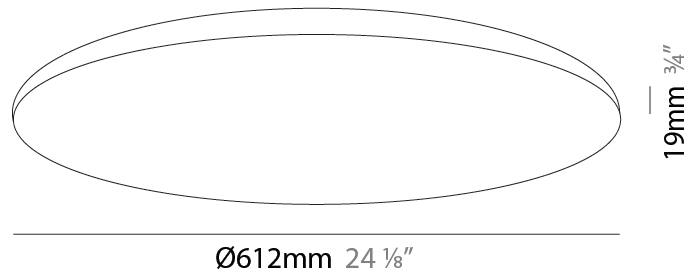

PROJECT
TYPE
SPECIFIER
QUANTITY
DATE

INFINITE ROUND SURFACE

A52029- -
base number   Color   Finish
                         Temperature   Options

1. To build a product code in our configurator select the specify button on the base model # product page
2. To build a manual product code on this datasheet choose from the options listed below in blue font and add the suffix to the base model #

GENERAL

Series: Infinite Round
Partner: Ivela
Division: Architectural
Installation: Surface
Product Type: Panels
Mounting Location: Ceiling
Light Distribution: Direct

PHYSICAL

Shape: Round
Diameter (mm): 612
Diameter (in): 24 1/8
Height (mm): 19
Height (in): 3/4
Diffuser: PMMA - Opal
Fixture Finish: WHI / BLK / GLD
Fixture Material: Aluminum

ELECTRICAL

Lamp Type: LED
Input Wattage (W): 38
Dimming: Tri-Mode (Non-Dimming and Phase Dimming (120Vac only) and 0-10V Dimming)
Driver Included: No
Driver Location: Remote
Driver Type: Constant Voltage - Universal
Driver Class: Class 2
Housing: ENCP 5 (ERP) ENCP 13 (SC Power)
Input Voltage (V): 120 - 277
Output Voltage (V): 24

LED

Color Temperature (°K): 2700 / 3000 / 3500 / 4000
Max. Delivered Lumen (lm): 2160 / 2250 / 2317 / 2385
Nominal Lumen (lm): 4320 / 4500 / 4634 / 4770
CRI: >93 CRI
Lamp Life (hrs): 50000

OPTICAL

RATINGS AND CERTIFICATIONS

Certified By: CSA Certified to UL and CSA Standards
IP rating: IP20