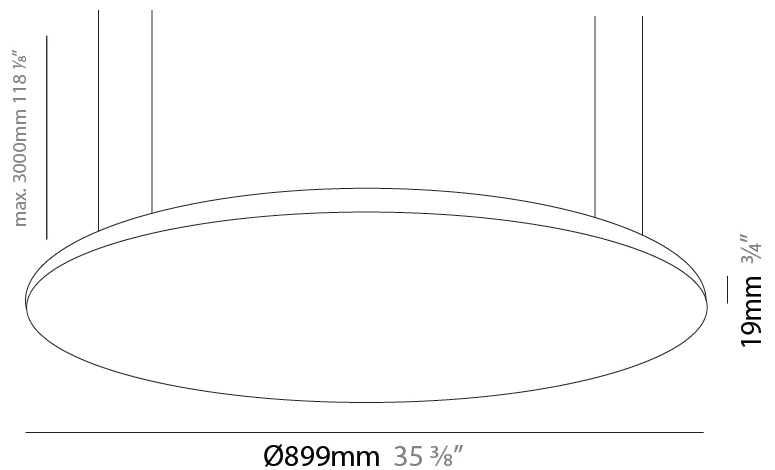

INFINITE ROUND SUSPENSION

A51060- -

base number   Color   Finish
Temperature   Options

1. To build a product code in our configurator select the specify button on the base model # product page
2. To build a manual product code on this datasheet choose from the options listed below in blue font and add the suffix to the base model #

GENERAL

Series: Infinite Round
Partner: Ivela
Division: Architectural
Installation: Suspension
Product Type: Panels
Mounting Location: Ceiling
Light Distribution: Direct

PHYSICAL

Shape: Round
Diameter (mm): 1216
Diameter (in): 47 7/8
Height (mm): 19
Height (in): 3/4
Max. Overall Height (mm): 2500
Max. Overall Height (in): 98 7/16
Diffuser: Opal Polycarbonate
Fixture Finish: WHI / BLK / GLD
Fixture Material: Aluminum

ELECTRICAL

Lamp Type: LED
Input Wattage (W): 78
Dimming: Tri-Mode (Non-Dimming and Phase Dimming (120Vac only) and 0-10V Dimming)
Driver Included: No
Driver Location: Remote
Driver Type: Constant Voltage - Universal
Driver Class: Class 2
Housing: ENCP 5 (ERP) ENCP 8 (SC Power)
Input Voltage (V): 120 - 277
Output Voltage (V): 24

LED

Color Temperature (°K): 2700 / 3000 / 3500 / 4000
Max. Delivered Lumen (lm): 4560 / 4750 / 4891 / 5035
Nominal Lumen (lm): 9120 / 9500 / 9783 / 10070
CRI: >93 CRI
Lamp Life (hrs): 50000

OPTICAL

RATINGS AND CERTIFICATIONS

Certified By: Certified for North American Standards
IP rating: IP20