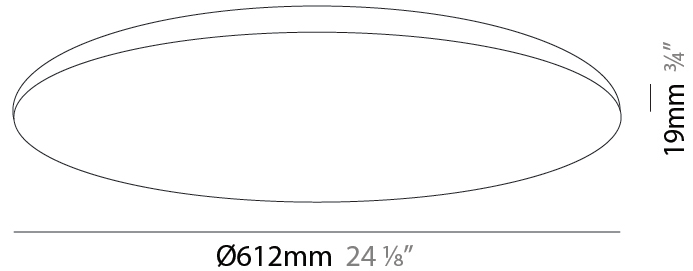

INFINITE ROUND RECESSED

A56179- -

base number
Color   Finish
Temperature   Options

1. To build a product code in our configurator select the specify button on the base model # product page
2. To build a manual product code on this datasheet choose from the options listed below in blue font and add the suffix to the base model #

GENERAL

Series: Infinite Round
Partner: Ivela
Division: Architectural
Installation: Recessed
Product Type: Panels
Mounting Location: Ceiling
Light Distribution: Direct

PHYSICAL

Shape: Round
Diameter (mm): 612
Diameter (in): 24 1/8
Height (mm): 19
Height (in): 3/4
Diffuser: PMMA - Opal
Fixture Finish: [WHI](#) / [BLK](#) / [GLD](#)
Fixture Material: Aluminum

ELECTRICAL

Lamp Type: LED
Input Wattage (W): 38
Dimming: Tri-Mode (Non-Dimming and Phase Dimming (120Vac only) and 0-10V Dimming)
Driver Included: No
Driver Location: Remote
Driver Type: Constant Voltage - Universal
Driver Class: Class 2
Housing: ENCP 5 (ERP) ENCP 13 (SC Power)
Input Voltage (V): 120 - 277
Output Voltage (V): 24

LED

Color Temperature (°K): [2700](#) / [3000](#) / [3500](#) / [4000](#)
Max. Delivered Lumen (lm): 2160 / 2250 / 2317 / 2385
Nominal Lumen (lm): 4320 / 4500 / 4634 / 4770
CRI: >93 CRI
Lamp Life (hrs): 50000

OPTICAL

RATINGS AND CERTIFICATIONS

Certified By: CSA Certified to UL and CSA Standards
IP rating: IP20

PROJECT
TYPE
SPECIFIER
QUANTITY
DATE