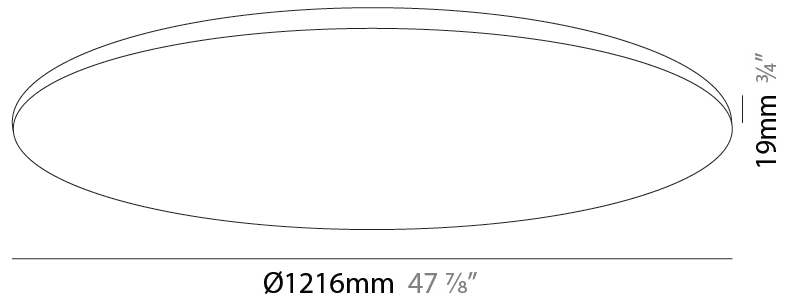

PROJECT
TYPE
SPECIFIER
QUANTITY
DATE

INFINITE ROUND SURFACE

A52031-

base number
Color   Finish
Temperature   Options

1. To build a product code in our configurator select the specify button on the base model # product page
2. To build a manual product code on this datasheet choose from the options listed below in blue font and add the suffix to the base model #

GENERAL

Series: Infinite Round
Partner: Ivela
Division: Architectural
Installation: Surface
Product Type: Panels
Mounting Location: Ceiling
Light Distribution: Direct

PHYSICAL

Shape: Round
Diameter (mm): 1216
Diameter (in): 47 ⁷/₈
Height (mm): 19
Height (in): 3/4
Diffuser: PMMA - Opal
Fixture Finish: WHI / BLK / GLD
Fixture Material: Aluminum

ELECTRICAL

Lamp Type: LED
Input Wattage (W): 76
Dimming: Tri-Mode (Non-Dimming and Phase Dimming (120Vac only) and 0-10V Dimming)
Driver Included: No
Driver Location: Remote
Driver Type: Constant Voltage - Universal
Driver Class: Class 2
Housing: ENCP 5 (ERP) ENCP 8 (SC Power)
Input Voltage (V): 120 - 277
Output Voltage (V): 24

LED

Color Temperature (°K): 2700 / 3000 / 3500 / 4000
Max. Delivered Lumen (lm): 4560 / 4750 / 4908 / 5035
Nominal Lumen (lm): 9120 / 9500 / 9783 / 10070
CRI: >93 CRI
Lamp Life (hrs): 50000

OPTICAL

RATINGS AND CERTIFICATIONS

Certified By: CSA Certified to UL and CSA Standards
IP rating: IP20