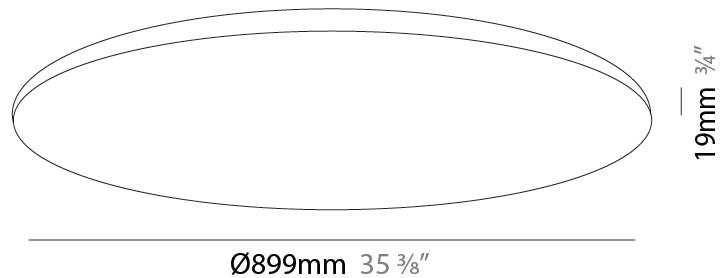

PROJECT
TYPE
SPECIFIER
QUANTITY
DATE

INFINITE ROUND RECESSED

A56180- -
base number   Color   Finish
                         Temperature   Options

1. To build a product code in our configurator select the specify button on the base model # product page
2. To build a manual product code on this datasheet choose from the options listed below in blue font and add the suffix to the base model #

GENERAL

Series: Infinite Round
Partner: Ivela
Division: Architectural
Installation: Recessed
Product Type: Panels
Mounting Location: Ceiling
Light Distribution: Direct

PHYSICAL

Shape: Round
Diameter (mm): 899
Diameter (in): 35 ³/₈
Height (mm): 19
Height (in): 3/4
Diffuser: PMMA - Opal
Fixture Finish: WHI / BLK / GLD
Fixture Material: Aluminum

ELECTRICAL

Lamp Type: LED
Input Wattage (W): 56
Dimming: Tri-Mode (Non-Dimming and Phase Dimming (120Vac only) and 0-10V Dimming)
Driver Included: No
Driver Location: Remote
Driver Type: Constant Voltage - Universal
Driver Class: Class 2
Housing: ENCP 5 (ERP) ENCP 8 (SC Power)
Input Voltage (V): 120 - 277
Output Voltage (V): 24

LED

Color Temperature (°K): 2700 / 3000 / 3500 / 4000
Max. Delivered Lumen (lm): 3360 / 3500 / 3604 / 3710
Nominal Lumen (lm): 6720 / 7000 / 7208 / 7420
CRI: >93 CRI
Lamp Life (hrs): 50000

OPTICAL

RATINGS AND CERTIFICATIONS

Certified By: CSA Certified to UL and CSA Standards
IP rating: IP20